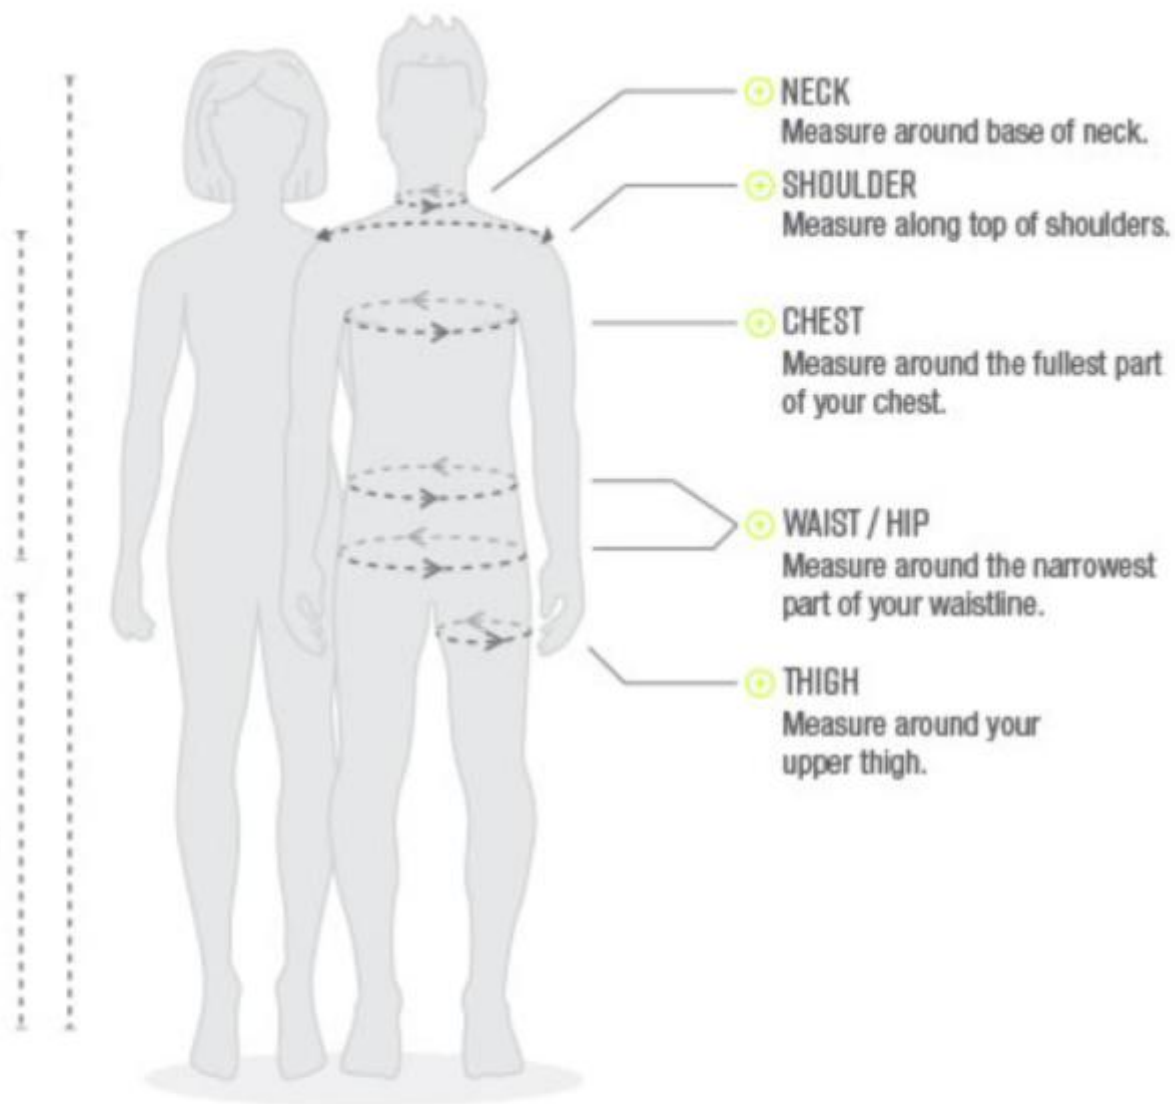

466-kr 277 kr

TILBUD

Spandex top - junior

450-kr 350 kr

WOMENS SIZE CHART:

WEIGHT \ HEIGHT		CM	147	152	157	162	167	172	177	182	187
		FT	4'10"	5'	5'2"	5'4"	5'6"	5'8"	5'10"	6'	6'2"
KG	LBS										
40	88		XS	XS	XS						
45	99		XS	XS	XS	XS					
50	110		S	S	S	S					
55	121			S	S	S	S	S			
60	132				M	M	M	M	M		
65	143				M	M	M	M	M	M	
70	154				L	L	L	L	L	L	
75	165					L	L	L	L	L	L
80	176					XL	XL	L	L	L	L
85	187					XL	XL	XL	XL	XL	XL
90	198						XL	XL	XL	XL	XL
95	209							XL	XL	XL	XL
100	220							XL	XL	XL	XL

☉ HEIGHT
Measure your height from top of head to feet.

☉ ARM LENGTH
Measure from your shoulder to your wrist.

☉ INNER LEG
Measure the inside of your leg from crotch to anklebone.

☉ NECK
Measure around base of neck.

☉ SHOULDER
Measure along top of shoulders.

☉ CHEST
Measure around the fullest part of your chest.

☉ WAIST / HIP
Measure around the narrowest part of your waistline.

☉ THIGH
Measure around your upper thigh.